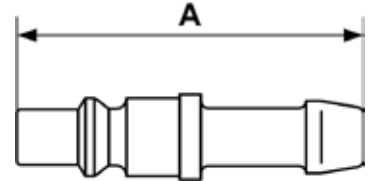

## PLUG 1/4» ARO 210 PROFILE

Hose stem plug

Profile : ARO 210

ID passage

1/4"

Part number	For hose ID	Net weight (Kg)	Dim. A (inch)
ARP 066806	1/4"	0,013	2.09
ARP 066810	3/8"	0,017	2.17